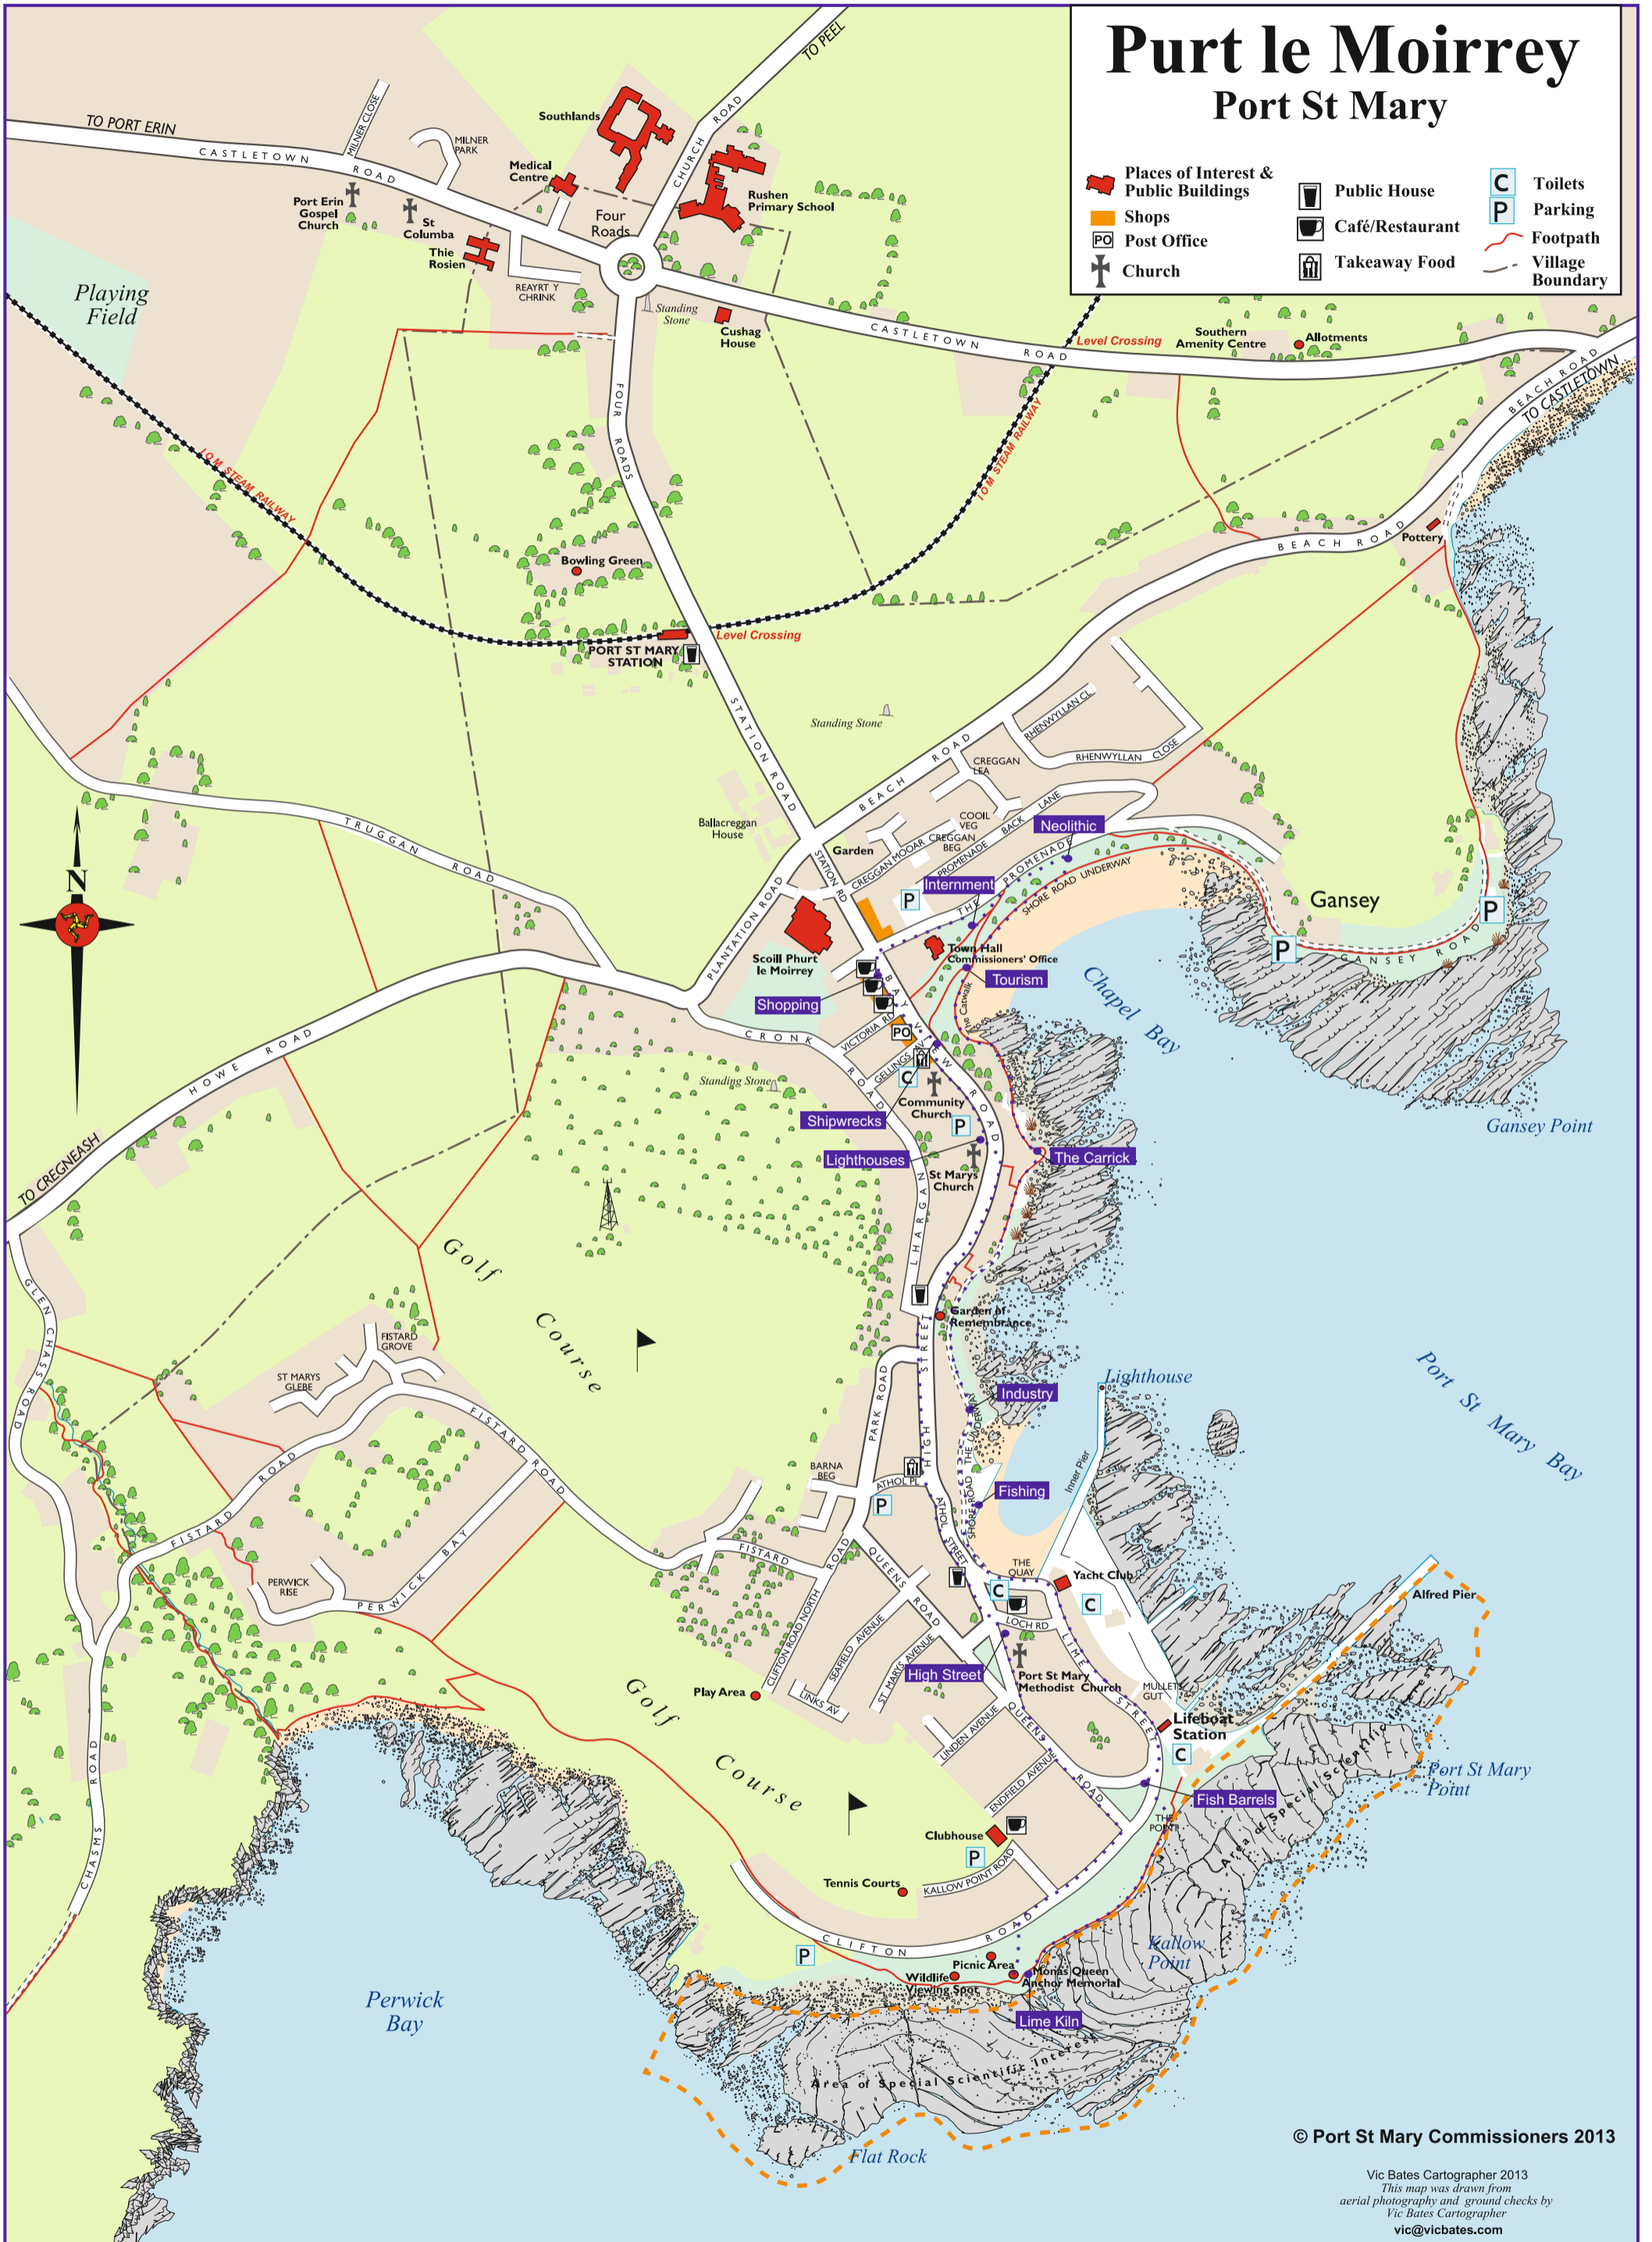

Purt le Moirrey

Port St Mary

- | | | |
|---------------------------------------|------------------|----------|
| Places of Interest & Public Buildings | Public House | Toilets |
| Shops | Café/Restaurant | Parking |
| Post Office | Takeaway Food | Footpath |
| Church | Village Boundary | |

© Port St Mary Commissioners 2013

Vic Bates Cartographer 2013
 This map was drawn from
 aerial photography and ground checks by
 Vic Bates Cartographer
 vic@vicbates.com